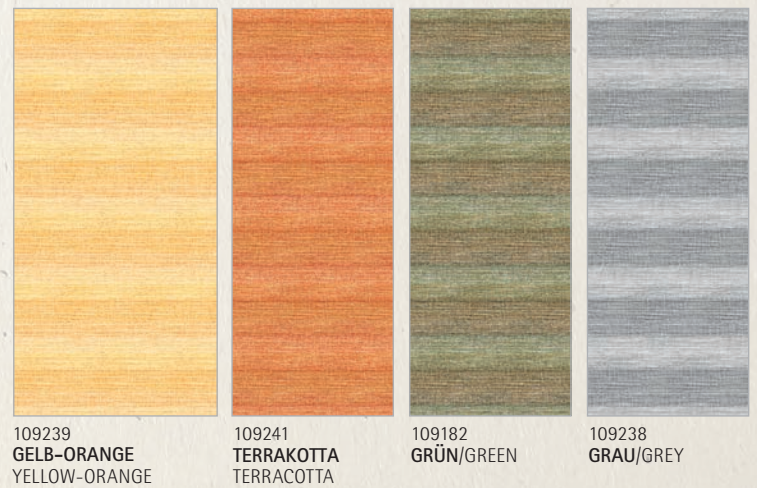

Linclass
PREMIUM
TISCHDECKEN/TABLE CLOTHS
80 x 80 cm