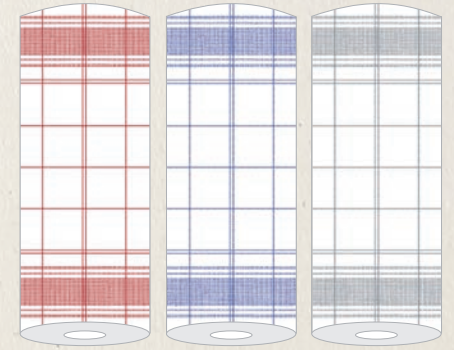

Linclass
PREMIUM
TISCHLÄUFER/TABLE RUNNERS
40 cm x 24 m

77689 BORDEAUX
77688 BLAU/BLUE
77690 GRAU/GREY