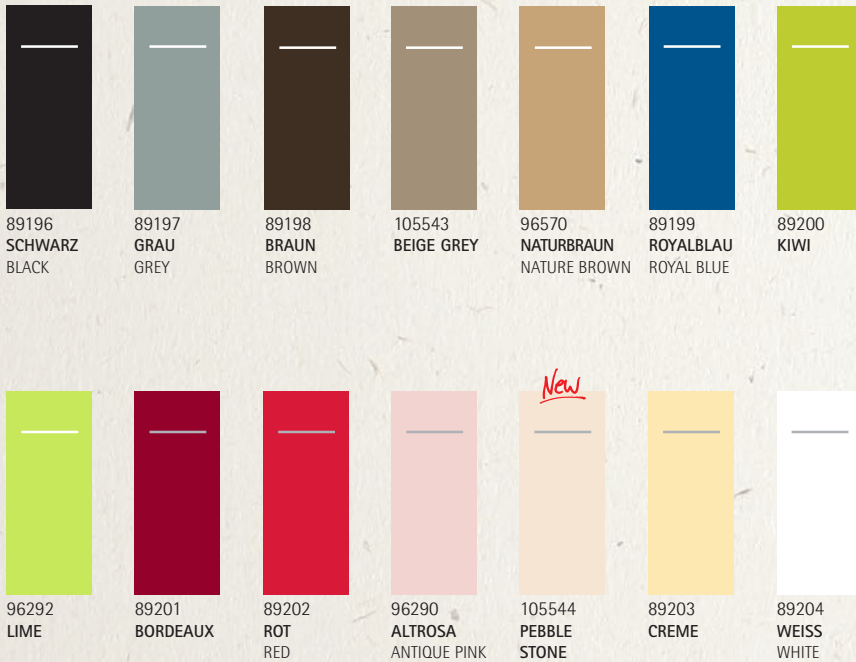

2.2 POCKET-NAPKINS® „PUB“ *Linclass* PROFESSIONAL

40 x 33 cm, 1/8-Falz/fold