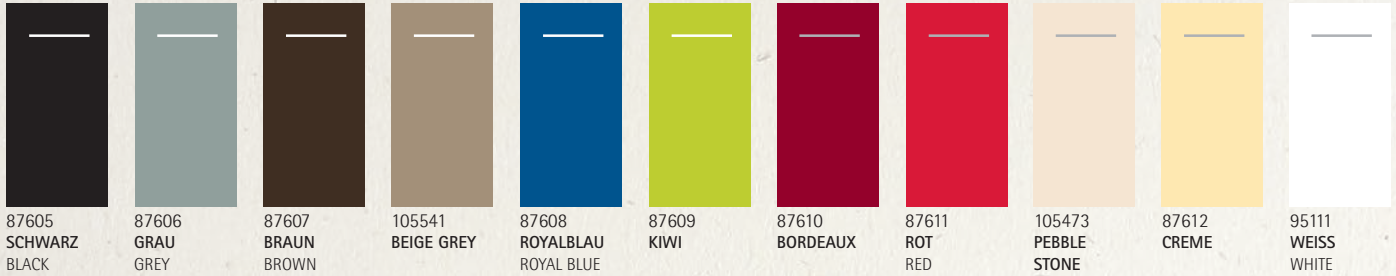

2.1 POCKET-NAPKINS® *Linclass* PROFESSIONAL

40 x 40 cm, 1/8-Falz/fold