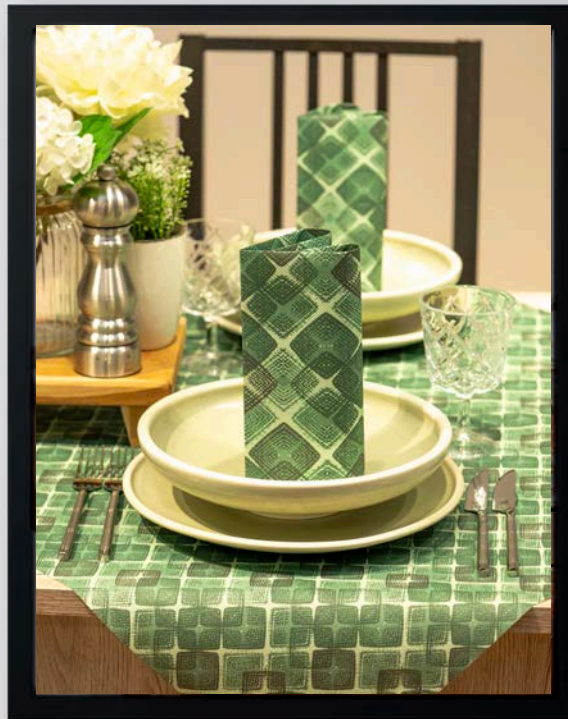

NEW LOGAN

Linclass
PREMIUM
SERVIETTE/NAPKIN
40 x 40 cm, 1/4 Falz/fold

eukalyptus/eucalyptus

dunkelgrün/dark green

Tissue
SERVIETTE/NAPKIN
40 x 40 cm, 1/4 Falz/fold

schwarz/black

Linclass
PREMIUM
TISCHLÄUFER
TABLE RUNNER
40 cm x 24 m

Linclass
PREMIUM
TISCHDECKE/TABLE CLOTH
80 x 80 cm