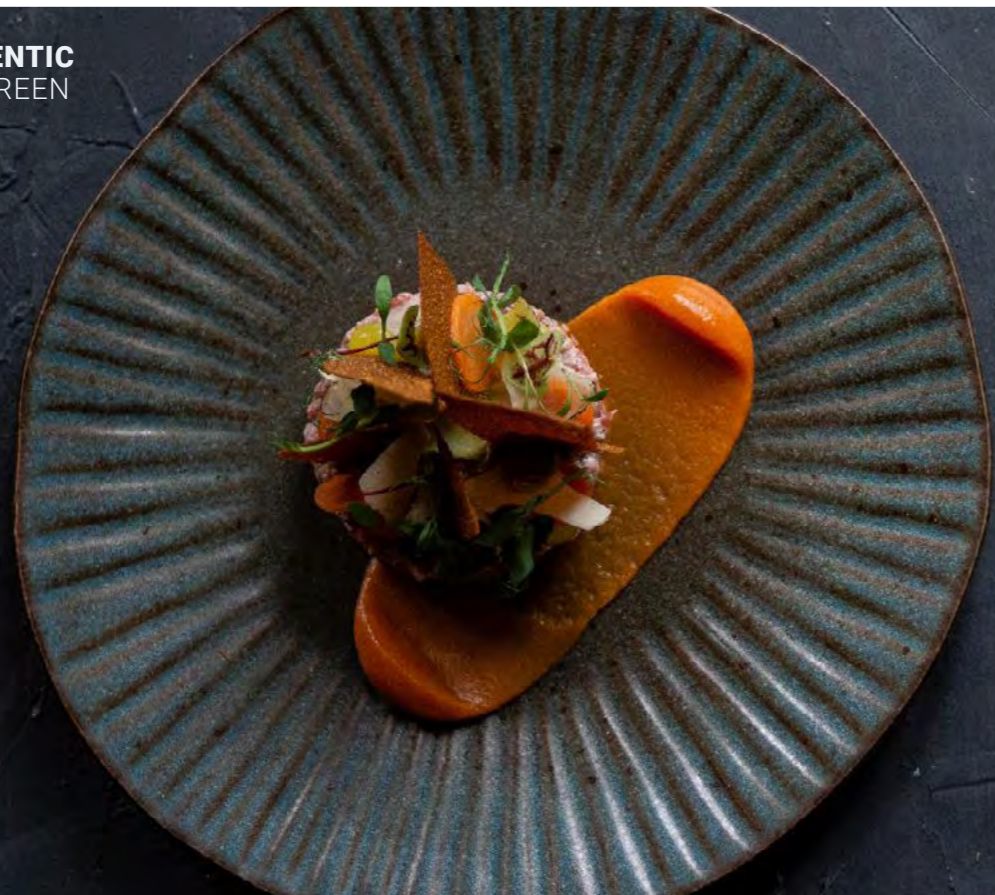

Q AUTHENTIC
STONEGREEN

GEKLEURD SERVICES